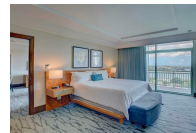

THE REEF AT ATLANTIS, Paradise Island

Price: \$795,000
Address: THE REEF AT ATLANTIS, Paradise Island
City: New Providence/Paradise Island
MLS#: 49620
Listing No: R430
Beds: 1
Baths: 2
Living Area: 974 sq. ft.
Year Built: 2007
Status: For Sale only

Property Details

The Reef Residences at Atlantis is the only building on the beach at Atlantis that offers full kitchens. The Reef now brags of its newly remodeled elegant suites, fully furnished, from linens to tableware and features a wide array of custom interior amenities such as crown molding, granite counter-tops, and fine European kitchen cabinetry. Owners of The Residence at Atlantis (The Reef) have exclusive access to their own private gym, a Starbucks Cafe conveniently located in the lobby, and an owner's concierge team is available to assist with everything from dinner reservations to in-house massages and cocktail parties. Other amenities include access to the adult pool at the Cove and Aqua venture at Atlantis.