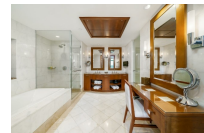

THE REEF AT ATLANTIS, Paradise Island

Price: \$795,000
Address: THE REEF AT ATLANTIS, Paradise Island
City: New Providence/Paradise Island
MLS#: 49620
Listing No: R430
Beds: 1
Baths: 2
Living Area: 974 sq. ft.
Year Built: 2007
Status: For Sale only

Property Details

The Reef Residences at Atlantis is the only building on the beach at Atlantis that offers full kitchens. The Reef now brags of its newly remodeled elegant suites, fully furnished, from linens to tableware and features a wide array of custom interior amenities such as crown molding, granite counter-tops, and fine European kitchen cabinetry. Owners of The Residence at Atlantis (The Reef) have exclusive access to their own private gym, a Starbucks Cafe conveniently located in the lobby, and an owner's concierge team is available to assist with everything from dinner reservations to in-house massages and cocktail parties. Other amenities include access to the adult pool at the Cove and Aqua venture at Atlantis.