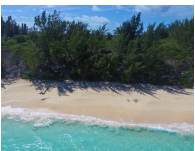

Property Details

Elevated beachfront acreage in Palmetto Point, Eleuthera, Bahamas. With over 300ft of prime pink sand beach this property is ideal to develop your own private estate or develop commercially. Natural tropical foliage with mature native trees and studded with towering coconut palms overlooking a gorgeous pink sand beach and endless views of the Atlantic ocean blue. All utilities service this property and excellent paved road access.