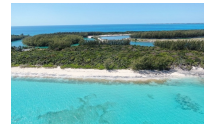

LOT 117 & 118 ROSE ISLAND, Rose Island

Price: \$850,000
Address: LOT 117 & 118 ROSE ISLAND, Rose Island
City: New Providence/Paradise Island
MLS#: 57243
Lot Size: 76,500 sq. ft.
Listing No: R4
Beds: 0
Baths: 0
Living Area: 76,500 sq. ft.
Year Built: n/a
Status: For Sale only

Property Details

Lots 117 and 118 Offer over 76,500 sq. ft. of prime beachfront canal frontage located in phase one of The Rose Island Beach and Harbour Club and set on the northern beach with views overlooking Sandy Cay with an adjoining lot on a 300 ft wide Canal on the inland waterway. Currently, lot 117 on the canal is not navigable, but the plan is to have it opened to the sea at some point in the future. Phase two has recently been purchased, and work is ongoing in this area. All of Phase Two has no navigable access currently, so it is anticipated that at some time in the near future, the value of these lots will be unlocked, opening up access to the sea. Once this happens, the value of the lots will substantially increase. The lots represent a great investment opportunity for the strategic investor.