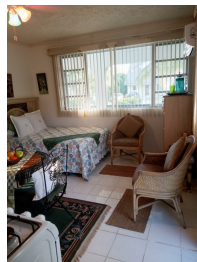

Yamacraw Studio

Price: \$1,000
Address: YAMACRAW BEACH ESTATES, Yamacraw
City: New Providence/Paradise Island
MLS#: 57511
Lot Size: 350 sq. ft.
Listing No: R51
Beds: 1
Baths: 1
Living Area: 350 sq. ft.
Year Built: n/a
Status: For Rent only

Property Details

Nestled in the family oriented community of Yamacraw Beach Estates is a fully furnished efficiency. It is surrounded by a beautifully landscaped garden with lots of outdoor living space to enjoy nature. The neighbourhood is easily accessible to public transportation, near food stores, restaurants and schools. The unit is a studio apartment style with ductless air conditioning. The unit is turnkey and includes electricity, water, cable and internet.