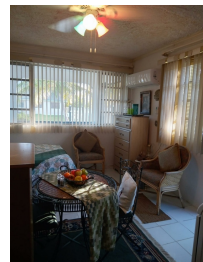

Yamacraw Studio

Price: \$1,000
Address: YAMACRAW BEACH ESTATES, Yamacraw
City: New Providence/Paradise Island
MLS#: 57511
Lot Size: 350 sq. ft.
Listing No: R51
Beds: 1
Baths: 1
Living Area: 350 sq. ft.
Year Built: n/a
Status: For Rent only

Property Details

Nestled in the family oriented community of Yamacraw Beach Estates is a fully furnished efficiency. It is surrounded by a beautifully landscaped garden with lots of outdoor living space to enjoy nature. The neighbourhood is easily accessible to public transportation, near food stores, restaurants and schools. The unit is a studio apartment style with ductless air conditioning. The unit is turnkey and includes electricity, water, cable and internet.